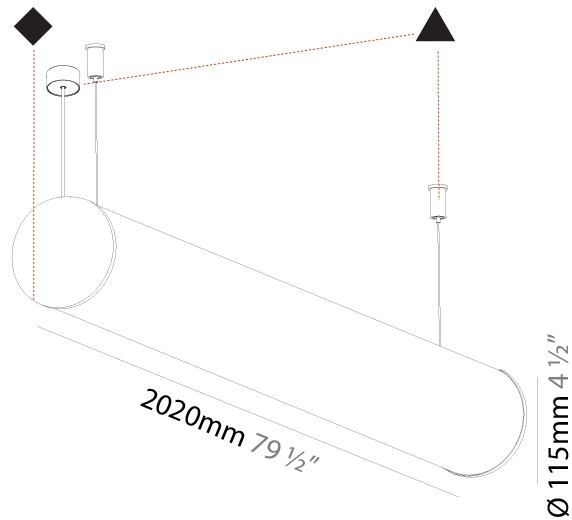

GENERAL

Series: Bunga
Brand: Prolicht
Division: Architectural
Mounting Type: Suspension
Mounting Location: Ceiling
Subcategory: Profile

PHYSICAL

Shape: Cylinder
Length (mm): 2020
Length (in): 79 1/2
Width (mm): 115
Width (in): 4 1/2
Height (mm): 115
Height (in): 4 1/2
Light Distribution: Omnidirectional
Weight (kg): 6.22
Weight (lbs): 13.71
Diffuser: PMMA - Opal
Fixture Finish: [SSR / BKV / CWI / CRY / HAB / UFT / ITA / RUA / FTG / MYG / LOD / PUS / FRO / FUP / KIA / POP / BLS / SPG / MEY / GOH / GUM / CHC / COM / ABZ / JAG / OBR / MOS / ROR](#)
Fixture Material: Aluminum
Cable Details: [2000mm or 6000mm Transparent Cable](#)
Upon Request: Cable colour - White / Black / Orange / Red

ELECTRICAL

Lamp Type: LED (Zhaga Standard)
Input Wattage (W): 35
Total Output Wattage (W): 28 / 22.8 (3500K)
Dimming: [Non-Dimming / Phase Dimming (120Vac only) / 0-10V Dimming](#)
Driver Included: Yes
Driver Location: Integrated
Driver Type: Constant Current - 120 / 277Vac
Driver Class: Class 2
Input Voltage (V): 120 - 277
Constant Current (MA): 350 / 700 (3500K)

LED

Color Temperature (°K): [3000 / 3500 / 4000](#)
Max. Delivered Lumen (lm): 3870 / 4008 / 4090
CRI: >80 CRI
Lamp Life (hrs): 50000

OPTICAL

RATINGS AND CERTIFICATIONS

Certified By: Certified for North American Standards
IP rating: IP20

PROJECT
TYPE
SPECIFIER
QUANTITY
DATE